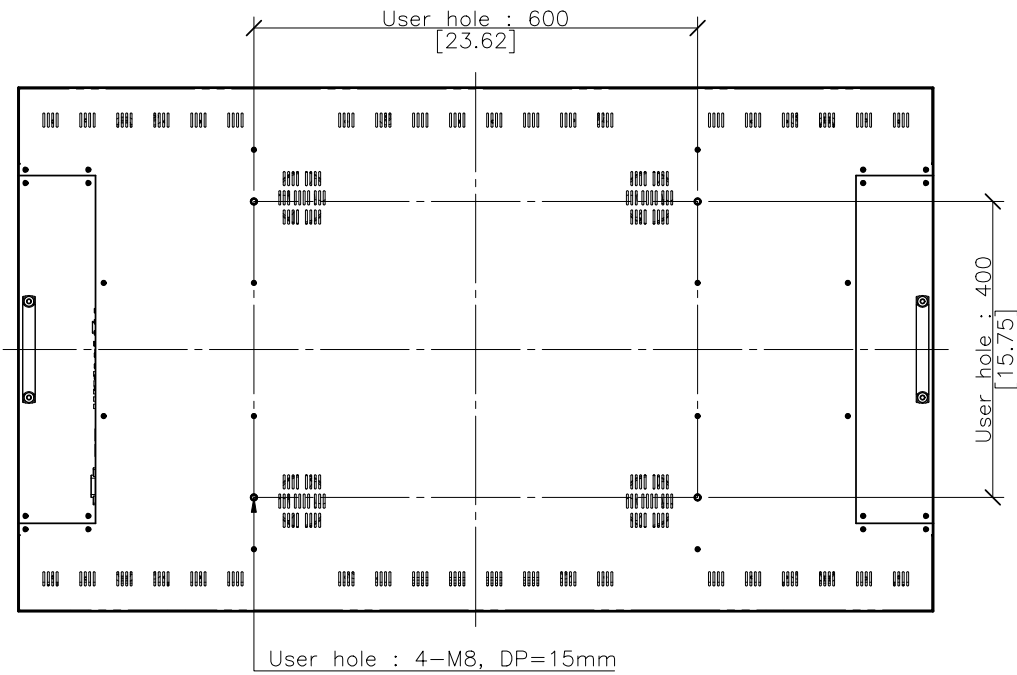

- NOTES,**
- LCD Panel : 55" (2500nits)
 - Cabinet Color : Black

DRAWN	PLANNED	CHECKED	APPROVED	UNLESS OTHERWISE SPECIFIED ALL DIMENSION ARE IN MILLIMETERS	ANGLE 3rd.	TITLE : D557MN EXTERIOR VIEW	UNIT : mm
S.W.SEO	S.H.JANG	S.H.JANG	Y.T.KIM		SCALE : 1/10		TYPE : ASSY
'23.02.14	'23.02.14	'23.02.14	'23.02.14	TOLERANCES ARE : LINEAR : X ± 0.2 X ± 0.1 XX ± 0.01 ANGLES : ± 0.1° RADI UNLESS NOTED : R 0.3	DWG REV : 00	DWG(PART) NO. D557MN_A01	SIZE : A3
HYUNDAI IT CO., LTD.							MODEL NAME (CODE): D557MN
				FILE NAME : LAYOUT_D557MN_A_230214.DWG			