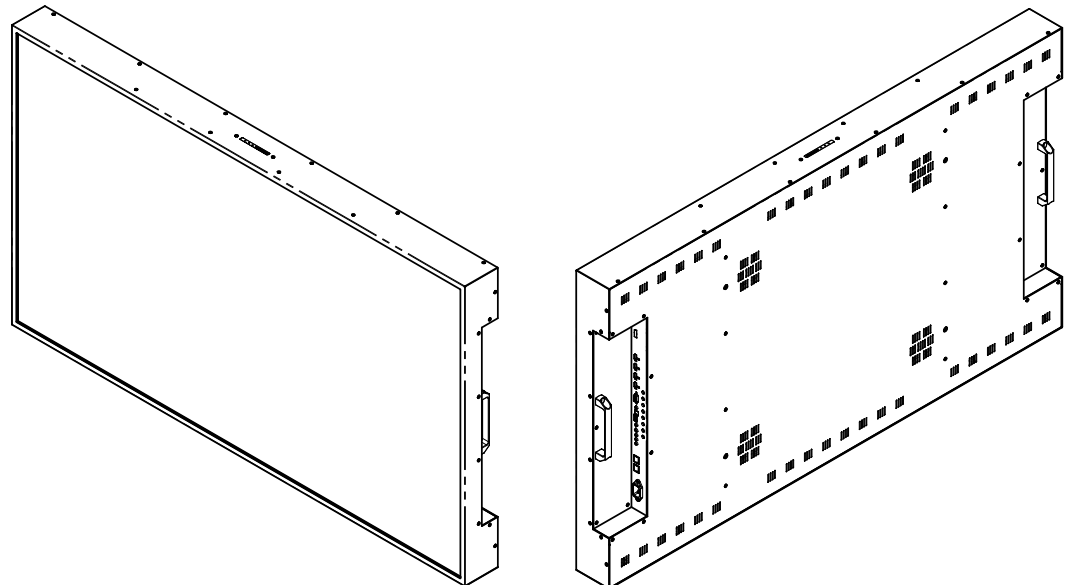

- NOTES,**
- LCD Panel : 55" (2500nits)
 - Cabinet Color : Black

DRAWN	PLANNED	CHECKED	APPROVED	UNLESS OTHERWISE SPECIFIED ALL DIMENSION ARE IN MILLIMETERS	ANGLE 3rd.	TITLE : D557MN EXTERIOR VIEW	UNIT : mm
S.W.SEO	S.H.JANG	S.H.JANG	Y.T.KIM		SCALE : 1/10		TYPE : ASSY
'23.02.14	'23.02.14	'23.02.14	'23.02.14	TOLERANCES ARE : LINEAR : X ± 0.2 X ± 0.1 XX ± 0.01 ANGLES : ± 0.1° RADI UNLESS NOTED : R 0.3	DWG REV : 00	DWG(PART) NO. D557MN_A01	SIZE : A3
HYUNDAI IT CO., LTD.							MODEL NAME (CODE): D557MN
				FILE NAME : LAYOUT_D557MN_A_230214.DWG			