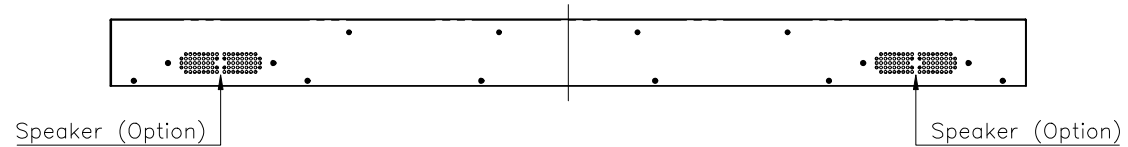

- NOTES,**
- LCD Panel : 55" (2500nits)
 - Cabinet Color : Black

DRAWN	PLANNED	CHECKED	APPROVED	UNLESS OTHERWISE SPECIFIED ALL DIMENSION ARE IN MILLIMETERS	ANGLE 3rd.	TITLE : D557MN EXTERIOR VIEW	UNIT : mm
S.W.SEO	S.H.JANG	S.H.JANG	Y.T.KIM		SCALE : 1/10		TYPE : ASSY
'23.02.14	'23.02.14	'23.02.14	'23.02.14	TOLERANCES ARE : LINEAR : X ± 0.2 X ± 0.1 XX ± 0.01 ANGLES : ± 0.1° RADI UNLESS NOTED : R 0.3	DWG REV : 00	DWG(PART) NO. D557MN_A01	SIZE : A3
HYUNDAI IT CO., LTD.							MODEL NAME (CODE): D557MN
				FILE NAME : LAYOUT_D557MN_A_230214.DWG			