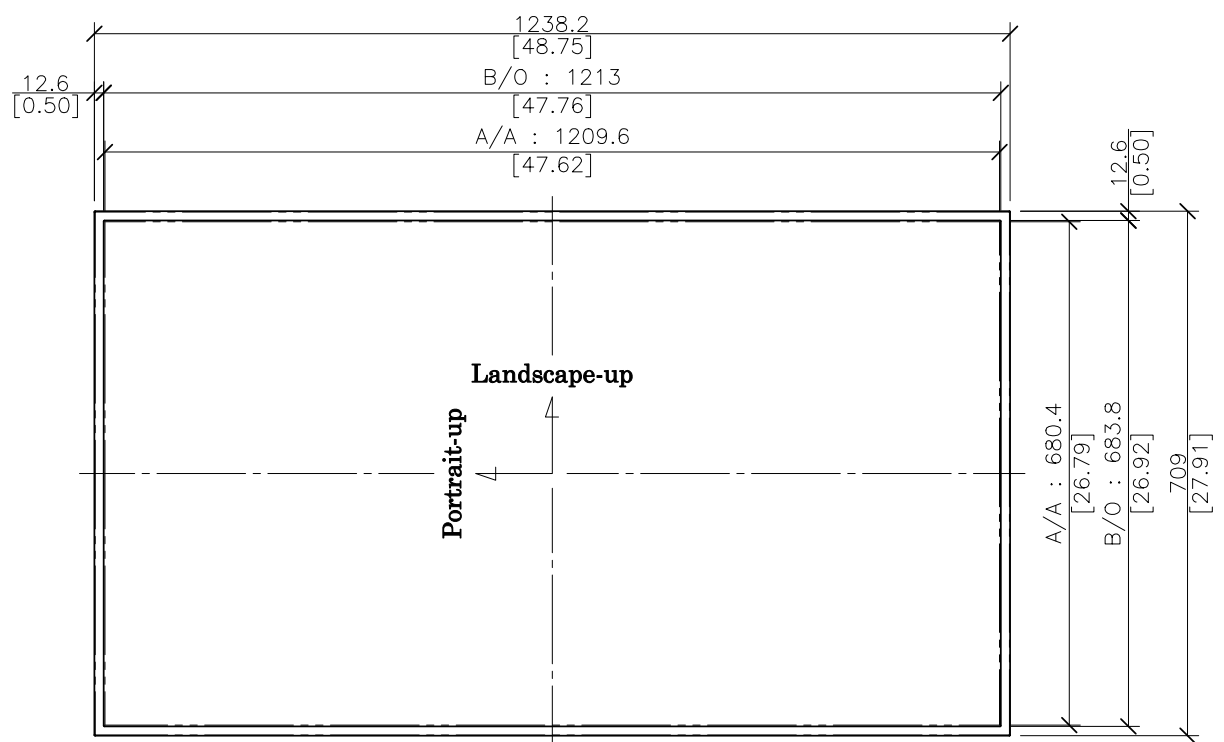

- NOTES,**
- LCD Panel : 55" (2500nits)
 - Cabinet Color : Black

DRAWN	PLANNED	CHECKED	APPROVED	UNLESS OTHERWISE SPECIFIED ALL DIMENSION ARE IN MILLIMETERS	ANGLE 3rd.	TITLE : D557MN EXTERIOR VIEW	UNIT : mm
S.W.SEO	S.H.JANG	S.H.JANG	Y.T.KIM		SCALE : 1/10		TYPE : ASSY
'23.02.14	'23.02.14	'23.02.14	'23.02.14	TOLERANCES ARE : LINEAR : X ± 0.2 X ± 0.1 XX ± 0.01 ANGLES : ± 0.1° RADI UNLESS NOTED : R 0.3	DWG REV : 00	DWG(PART) NO. D557MN_A01	SIZE : A3
HYUNDAI IT CO., LTD.							MODEL NAME (CODE): D557MN
				FILE NAME : LAYOUT_D557MN_A_230214.DWG			