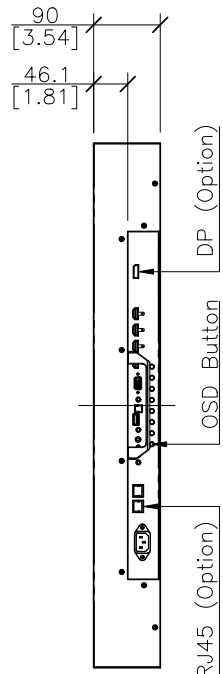

This drawing is the property of HYUNDAI IT CO.,LTD. and should not be disclosed to any third party without prior permission of HYUNDAI IT CO.,LTD..

REV. NO		REV. HISTORY	LTR	ECO NO	DATE	APPR'L
DWG	PART					
00	00	INITIAL RELEASE	-	-	-	-

- NOTES,**
- LCD Panel : 55" (2500nits)
 - Cabinet Color : Black

DRAWN	PLANNED	CHECKED	APPROVED	UNLESS OTHERWISE SPECIFIED ALL DIMENSION ARE IN MILLIMETERS	ANGLE 3rd.	TITLE : D557MN EXTERIOR VIEW	UNIT : mm
S.W.SEO	S.H.JANG	S.H.JANG	Y.T.KIM		SCALE : 1/10		TYPE : ASSY
'23.02.14	'23.02.14	'23.02.14	'23.02.14	TOLERANCES ARE : LINEAR : X ± 0.2 X ± 0.1 XX ± 0.01 ANGLES : ± 0.1° RADI UNLESS NOTED : R 0.3	DWG REV : 00	DWG(PART) NO. D557MN_A01	SIZE : A3
HYUNDAI IT CO., LTD.							MODEL NAME (CODE): D557MN
				FILE NAME : LAYOUT_D557MN_A_230214.DWG			