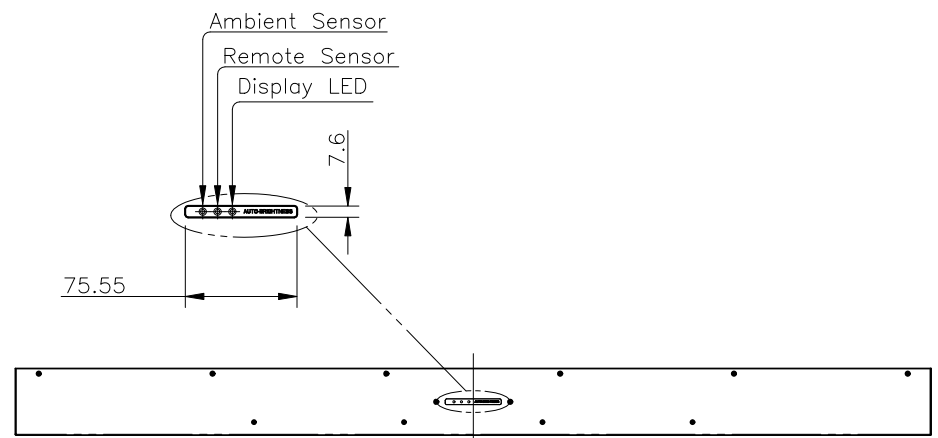

- NOTES,**
- LCD Panel : 55" (2500nits)
 - Cabinet Color : Black

DRAWN	PLANNED	CHECKED	APPROVED	UNLESS OTHERWISE SPECIFIED ALL DIMENSION ARE IN MILLIMETERS	ANGLE 3rd.	TITLE : D557MN EXTERIOR VIEW	UNIT : mm
S.W.SEO	S.H.JANG	S.H.JANG	Y.T.KIM		SCALE : 1/10		TYPE : ASSY
'23.02.14	'23.02.14	'23.02.14	'23.02.14	TOLERANCES ARE : LINEAR : X ± 0.2 X ± 0.1 XX ± 0.01 ANGLES : ± 0.1° RADI UNLESS NOTED : R 0.3	DWG REV : 00	DWG(PART) NO. D557MN_A01	SIZE : A3
HYUNDAI IT CO., LTD.							MODEL NAME (CODE): D557MN
				FILE NAME : LAYOUT_D557MN_A_230214.DWG			