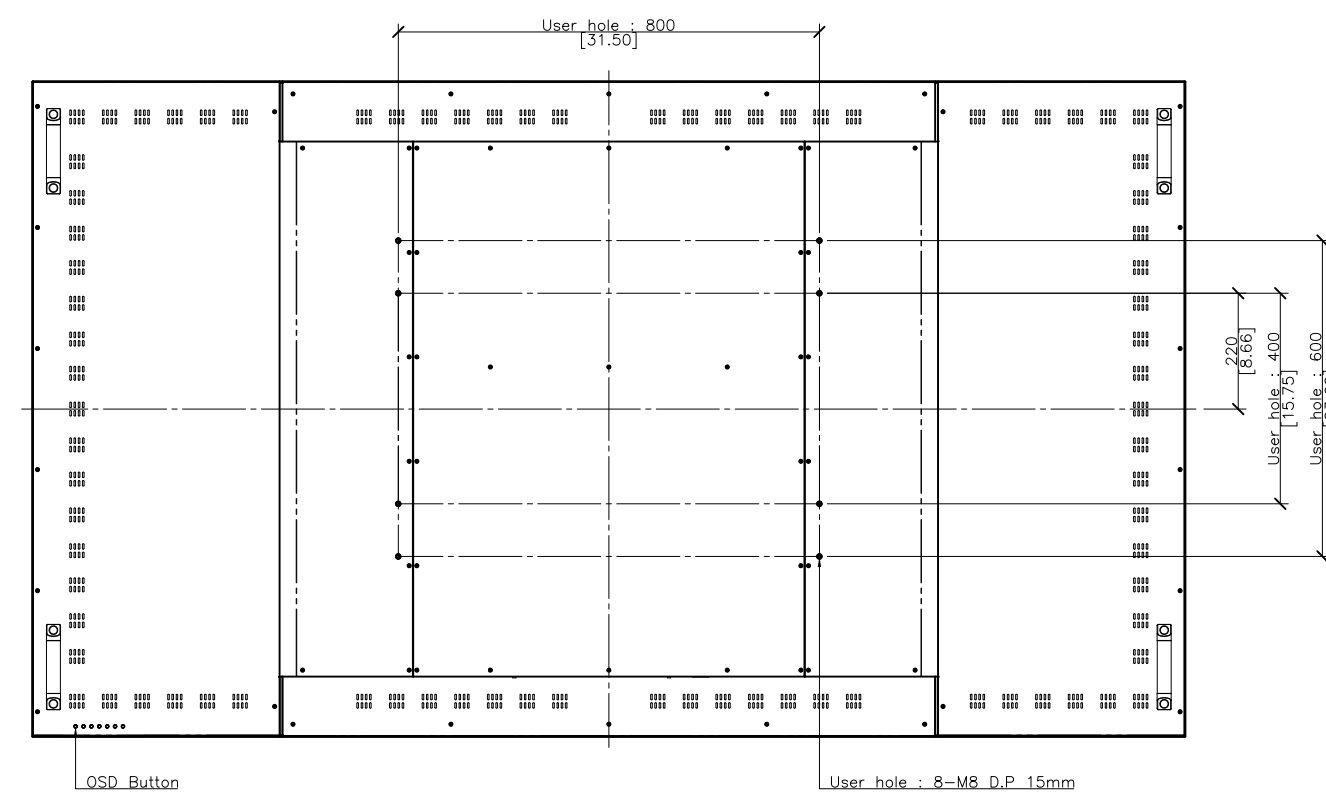

REV. NO	DWG PART	REV. HISTORY	LTR	ECO NO	DATE	APPRL
00	00	INITIAL RELEASE	-	-	-	-

- NOTES
1. LCD Panel : 98"
 2. Tempered Glass : 5.0t
 3. Color : Black

DRAWN	PLANNED	CHECKED	APPROVED	UNLESS OTHERWISE SPECIFIED ALL DIMENSIONS ARE IN MILLIMETERS	ANGLE	TITLE	UNIT
S.W.SEO	S.H.JANG	S.H.JANG	Y.T.KIM	TOLERANCES ARE: DIMENSIONS X ± 0.10 X ± 0.1 XX ± 0.01	30°	D98XMXG EXTERIOR VIEW	mm
16.01.15	16.01.15	16.01.15	16.01.15	ANGLES: RADIUS UNLESS NOTED R 0.3	SCALE:	DWG REV:	TYPE:
FILE NAME: LAYOUT_D98XMXG_160115.DWG				CUSTOMER:	DWG REV:	DWG(PART) NO.	SIZE:
				HDT	00	D98XMXG_001	A1
				SHT NO:	1/1		