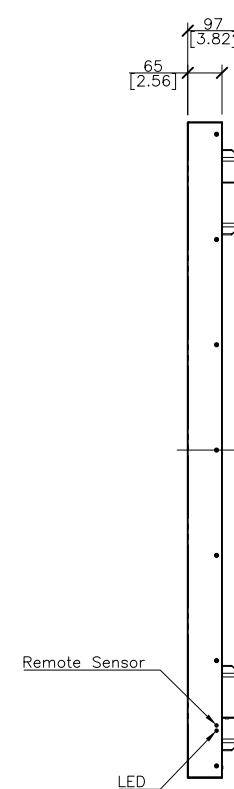

REV. NO	DWG PART	REV. HISTORY	LTR	ECO NO	DATE	APPRL
00	00	INITIAL RELEASE	-	-	-	-

- NOTES
1. LCD Panel : 98"
 2. Tempered Glass : 5.0t
 3. Color : Black

DRAWN	PLANNED	CHECKED	APPROVED	UNLESS OTHERWISE SPECIFIED ALL DIMENSIONS ARE IN MILLIMETERS	ANGLE	TITLE	UNIT
S.W.SEO	S.H.JANG	S.H.JANG	Y.T.KIM	TOLERANCES ARE: DIMENSIONS X ± 0.10 X ± 0.1 XX ± 0.01	30°	D98XMXG EXTERIOR VIEW	mm
16.01.15	16.01.15	16.01.15	16.01.15	ANGLES: RADIUS UNLESS NOTED R 0.3	SCALE:	DWG REV:	TYPE:
FILE NAME: LAYOUT_D98XMXG_160115.DWG				CUSTOMER:	DWG REV:	DWG(PART) NO.	SIZE:
				HDT	00	D98XMXG_001	A1
				SHT NO:	1/1		