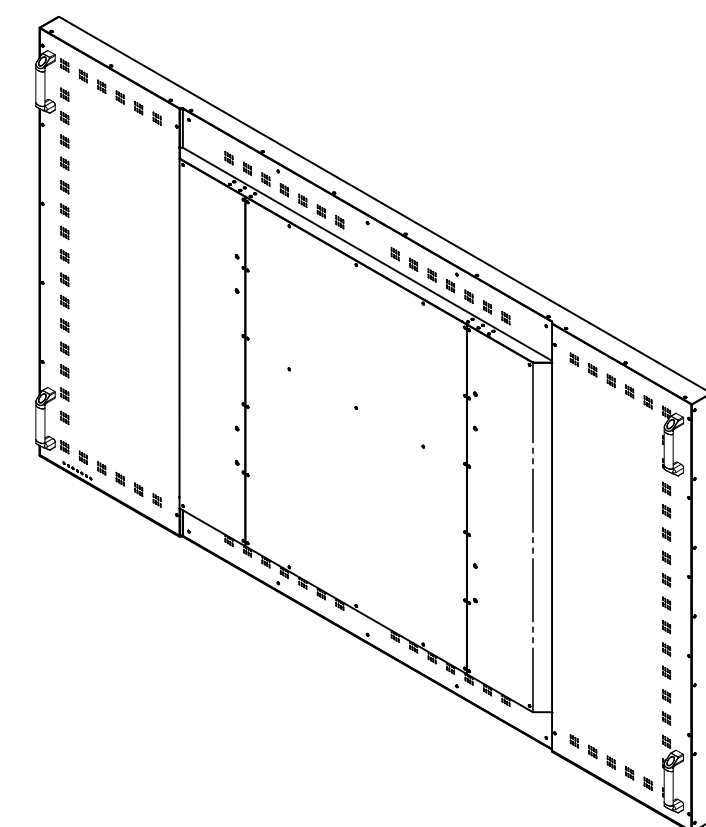

REV. NO	DWG PART	REV. HISTORY	LTR	ECO NO	DATE	APPRL
00	00	INITIAL RELEASE	-	-	-	-

- NOTES
1. LCD Panel : 98"
 2. Tempered Glass : 5.0t
 3. Color : Black

DRAWN	PLANNED	CHECKED	APPROVED	UNLESS OTHERWISE SPECIFIED ALL DIMENSIONS ARE IN MILLIMETERS	ANGLE	TITLE	UNIT
S.W.SEO	S.H.JANG	S.H.JANG	Y.T.KIM	TOLERANCES ARE: DIMENSIONS X ± 0.10 X ± 0.1 XX ± 0.01	30°	D98XMXG EXTERIOR VIEW	mm
16.01.15	16.01.15	16.01.15	16.01.15	ANGLES: RADIUS UNLESS NOTED R 0.3	SCALE:	DWG REV:	TYPE:
FILE NAME: LAYOUT_D98XMXG_160115.DWG				CUSTOMER:	DWG REV:	DWG(PART) NO.	SIZE:
				HDT	00	D98XMXG_001	A1
				SHT NO:	1/1		