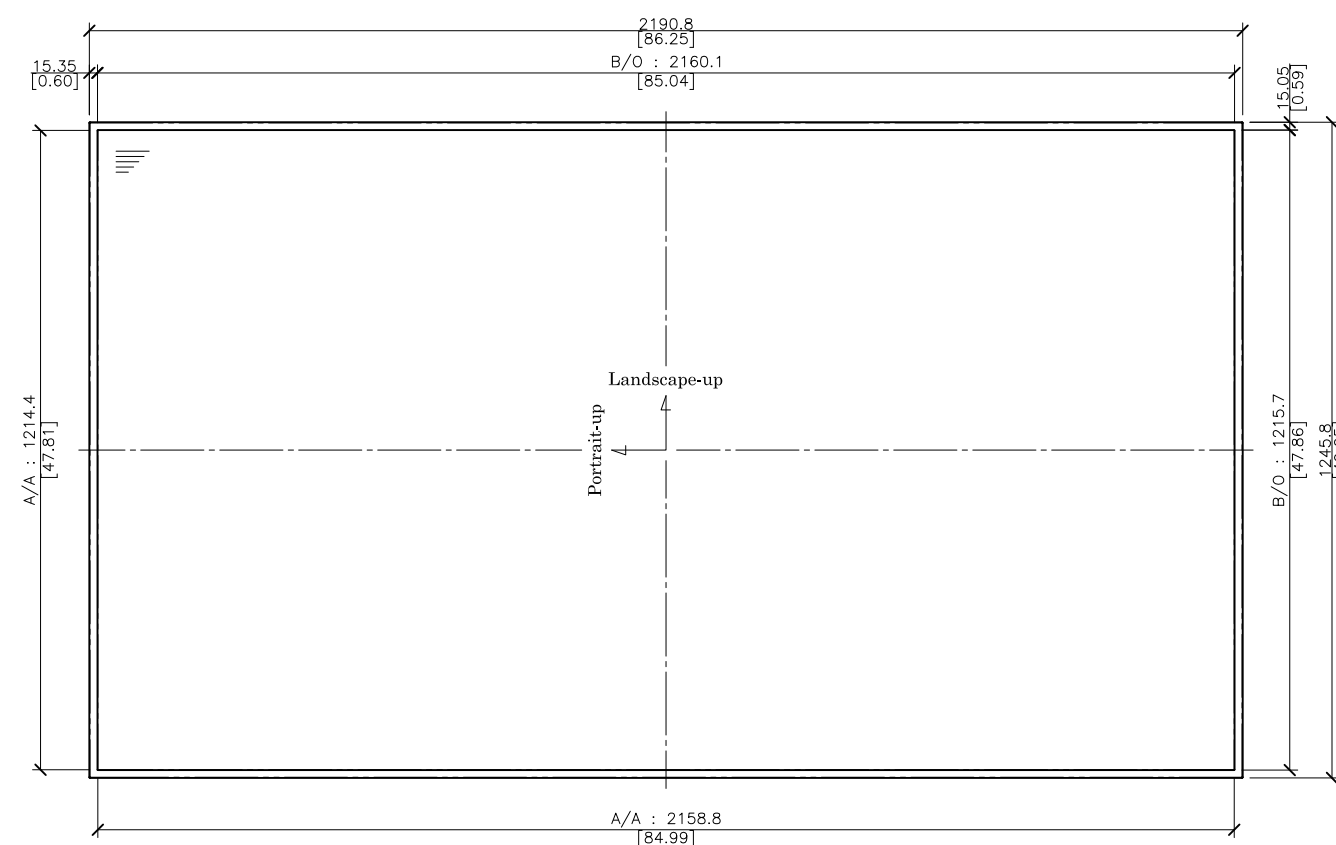

REV. NO	DWG PART	REV. HISTORY	LTR	ECO NO	DATE	APPRL
00	00	INITIAL RELEASE	-	-	-	-

- NOTES
1. LCD Panel : 98"
 2. Tempered Glass : 5.0t
 3. Color : Black

DRAWN	PLANNED	CHECKED	APPROVED	UNLESS OTHERWISE SPECIFIED ALL DIMENSIONS ARE IN MILLIMETERS	ANGLE	TITLE	UNIT
S.W.SEO	S.H.JANG	S.H.JANG	Y.T.KIM	TOLERANCES ARE: DIMENSIONS X ± 0.10 X ± 0.1 XX ± 0.01	30°	D98XMXG EXTERIOR VIEW	mm
16.01.15	16.01.15	16.01.15	16.01.15	ANGLES: RADIUS UNLESS NOTED R 0.3	SCALE:	DWG REV:	TYPE:
FILE NAME: LAYOUT_D98XMXG_160115.DWG				CUSTOMER:	DWG REV:	DWG(PART) NO.	SIZE:
				HDT	00	D98XMXG_001	A1
				SHT NO:	1/1		