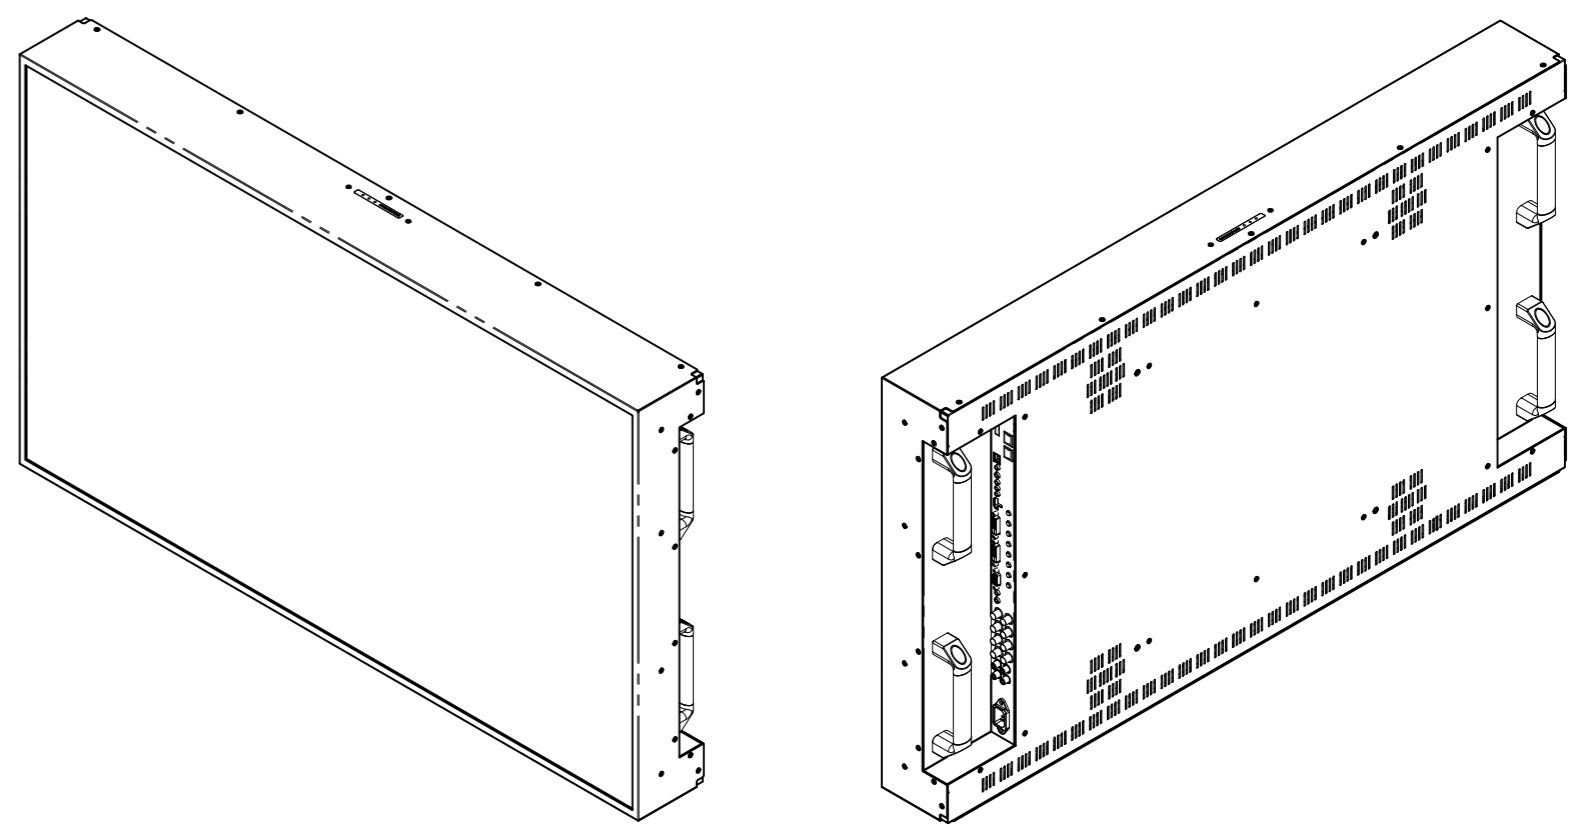

- NOTES,**
- LCD Panel : 55" (2500nits)
 - Cabinet Color : Black

DRAWN	PLANNED	CHECKED	APPROVED	UNLESS OTHERWISE SPECIFIED ALL DIMENSION ARE IN MILLIMETERS	ANGLE 3rd.	TITLE : D557MB EXTERIOR VIEW	UNIT : mm
S.W.SEO	S.H.JANG	S.H.JANG	Y.T.KIM		TOLERANCES ARE : LINEAR : X ± 0.2 .X ± 0.1 .XX ± 0.01 ANGLES : ± 0.1° RADI R UNLESS NOTED : R 0.3		SCALE : 1/10
'15.11.18	'15.11.18	'15.11.18	'15.11.18	MODEL NAME (CODE): D557MB	CUSTOMER. HDIT	DWG REV : 00	SIZE : A3
				FILE NAME : LAYOUT_D557MB_150731.DWG		DWG(PART) NO. D557MB_001	