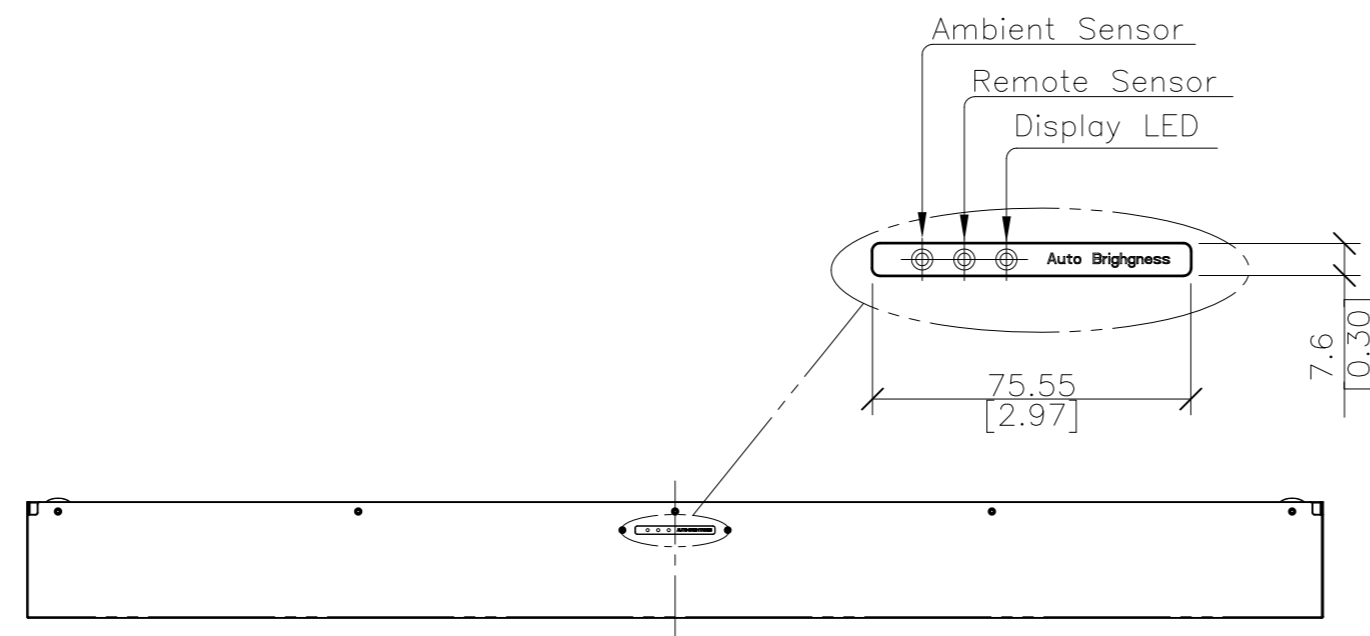

- NOTES,**
- LCD Panel : 55" (2500nits)
 - Cabinet Color : Black

DRAWN	PLANNED	CHECKED	APPROVED	UNLESS OTHERWISE SPECIFIED ALL DIMENSION ARE IN MILLIMETERS	ANGLE 3rd.	TITLE : D557MB EXTERIOR VIEW	UNIT : mm
S.W.SEO	S.H.JANG	S.H.JANG	Y.T.KIM		TOLERANCES ARE : LINEAR : X ± 0.2 .X ± 0.1 .XX ± 0.01 ANGLES : ± 0.1° RADI R UNLESS NOTED : R 0.3		SCALE : 1/10
'15.11.18	'15.11.18	'15.11.18	'15.11.18	MODEL NAME (CODE): D557MB	CUSTOMER. HDIT	DWG REV : 00	SIZE : A3
				FILE NAME : LAYOUT_D557MB_150731.DWG		DWG(PART) NO. D557MB_001	