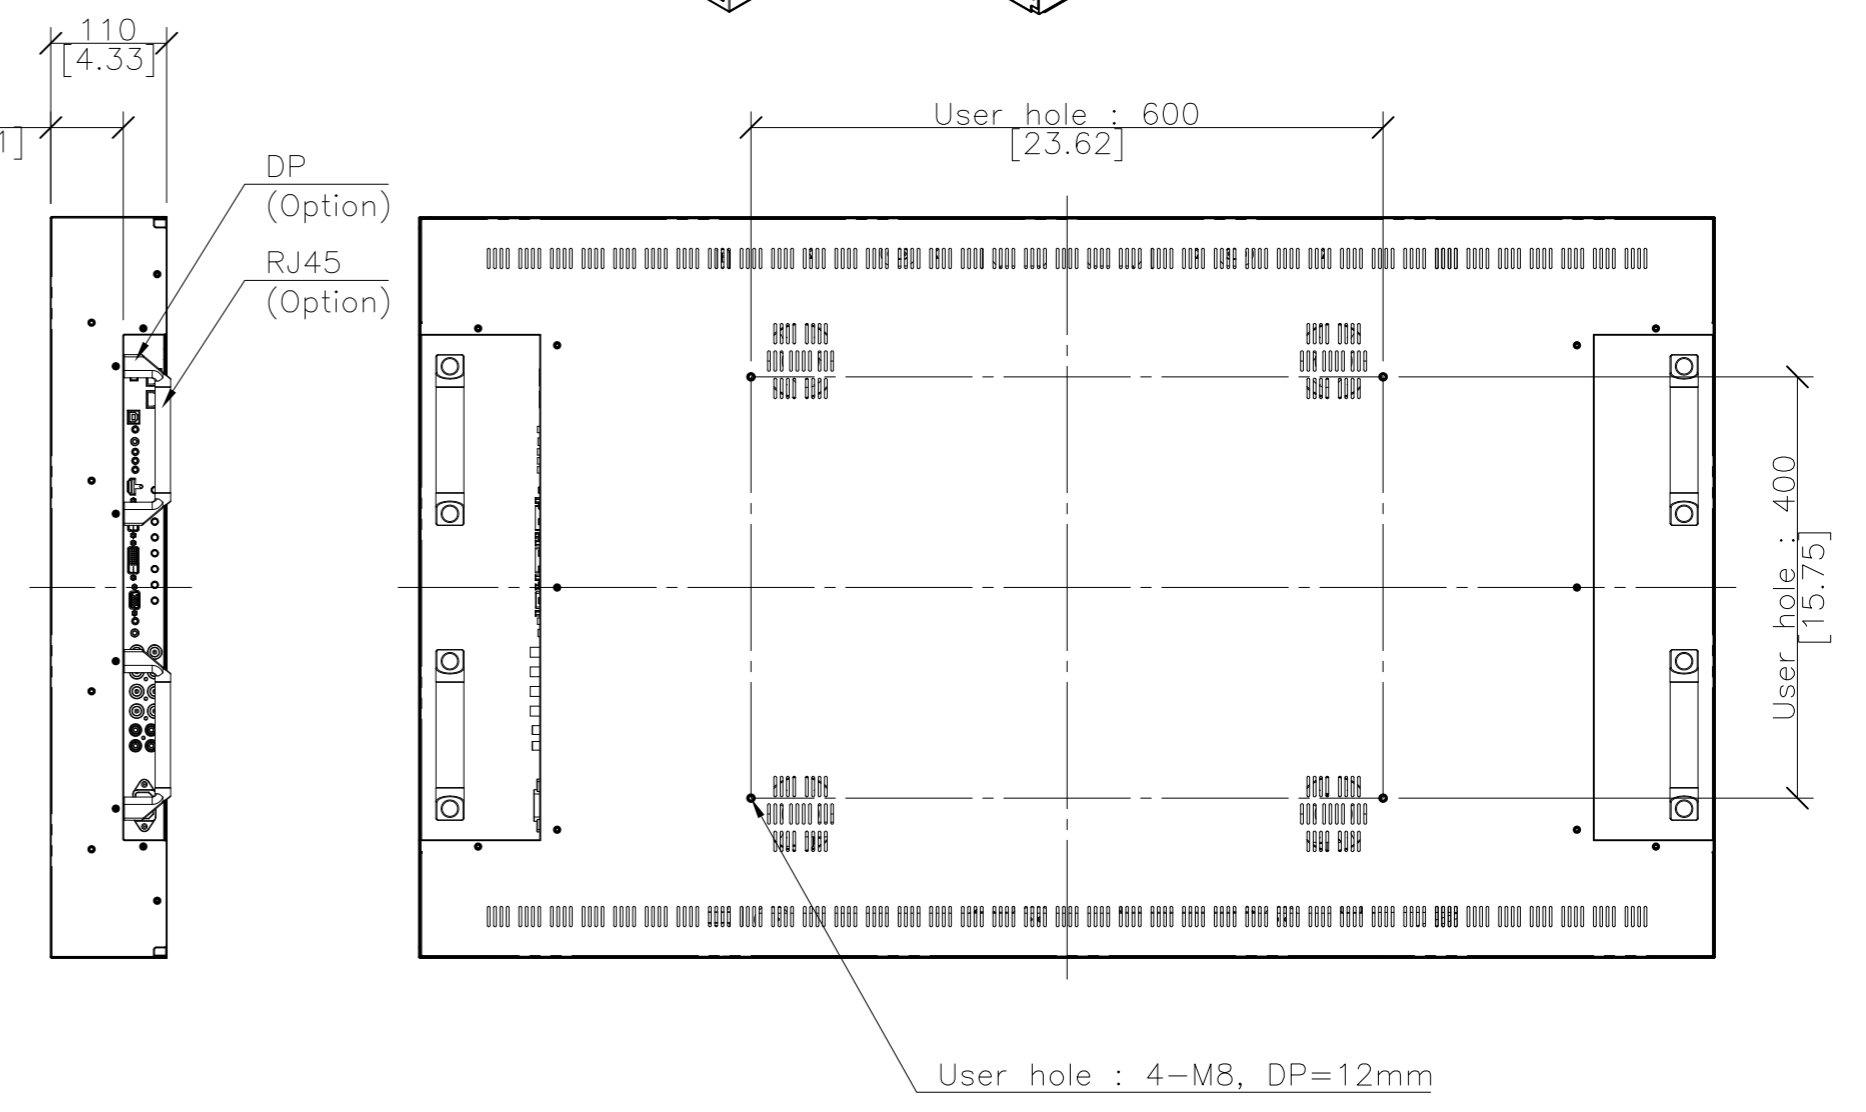

- NOTES,**
- LCD Panel : 55" (2500nits)
 - Cabinet Color : Black

DRAWN	PLANNED	CHECKED	APPROVED	UNLESS OTHERWISE SPECIFIED ALL DIMENSION ARE IN MILLIMETERS	ANGLE 3rd.	TITLE : D557MB EXTERIOR VIEW	UNIT : mm
S.W.SEO	S.H.JANG	S.H.JANG	Y.T.KIM		TOLERANCES ARE : LINEAR : X ± 0.2 .X ± 0.1 .XX ± 0.01 ANGLES : ± 0.1° RADI R UNLESS NOTED : R 0.3		SCALE : 1/10
'15.11.18	'15.11.18	'15.11.18	'15.11.18	MODEL NAME (CODE): D557MB	CUSTOMER. HDIT	DWG REV : 00	SIZE : A3
				FILE NAME : LAYOUT_D557MB_150731.DWG		DWG(PART) NO. D557MB_001	