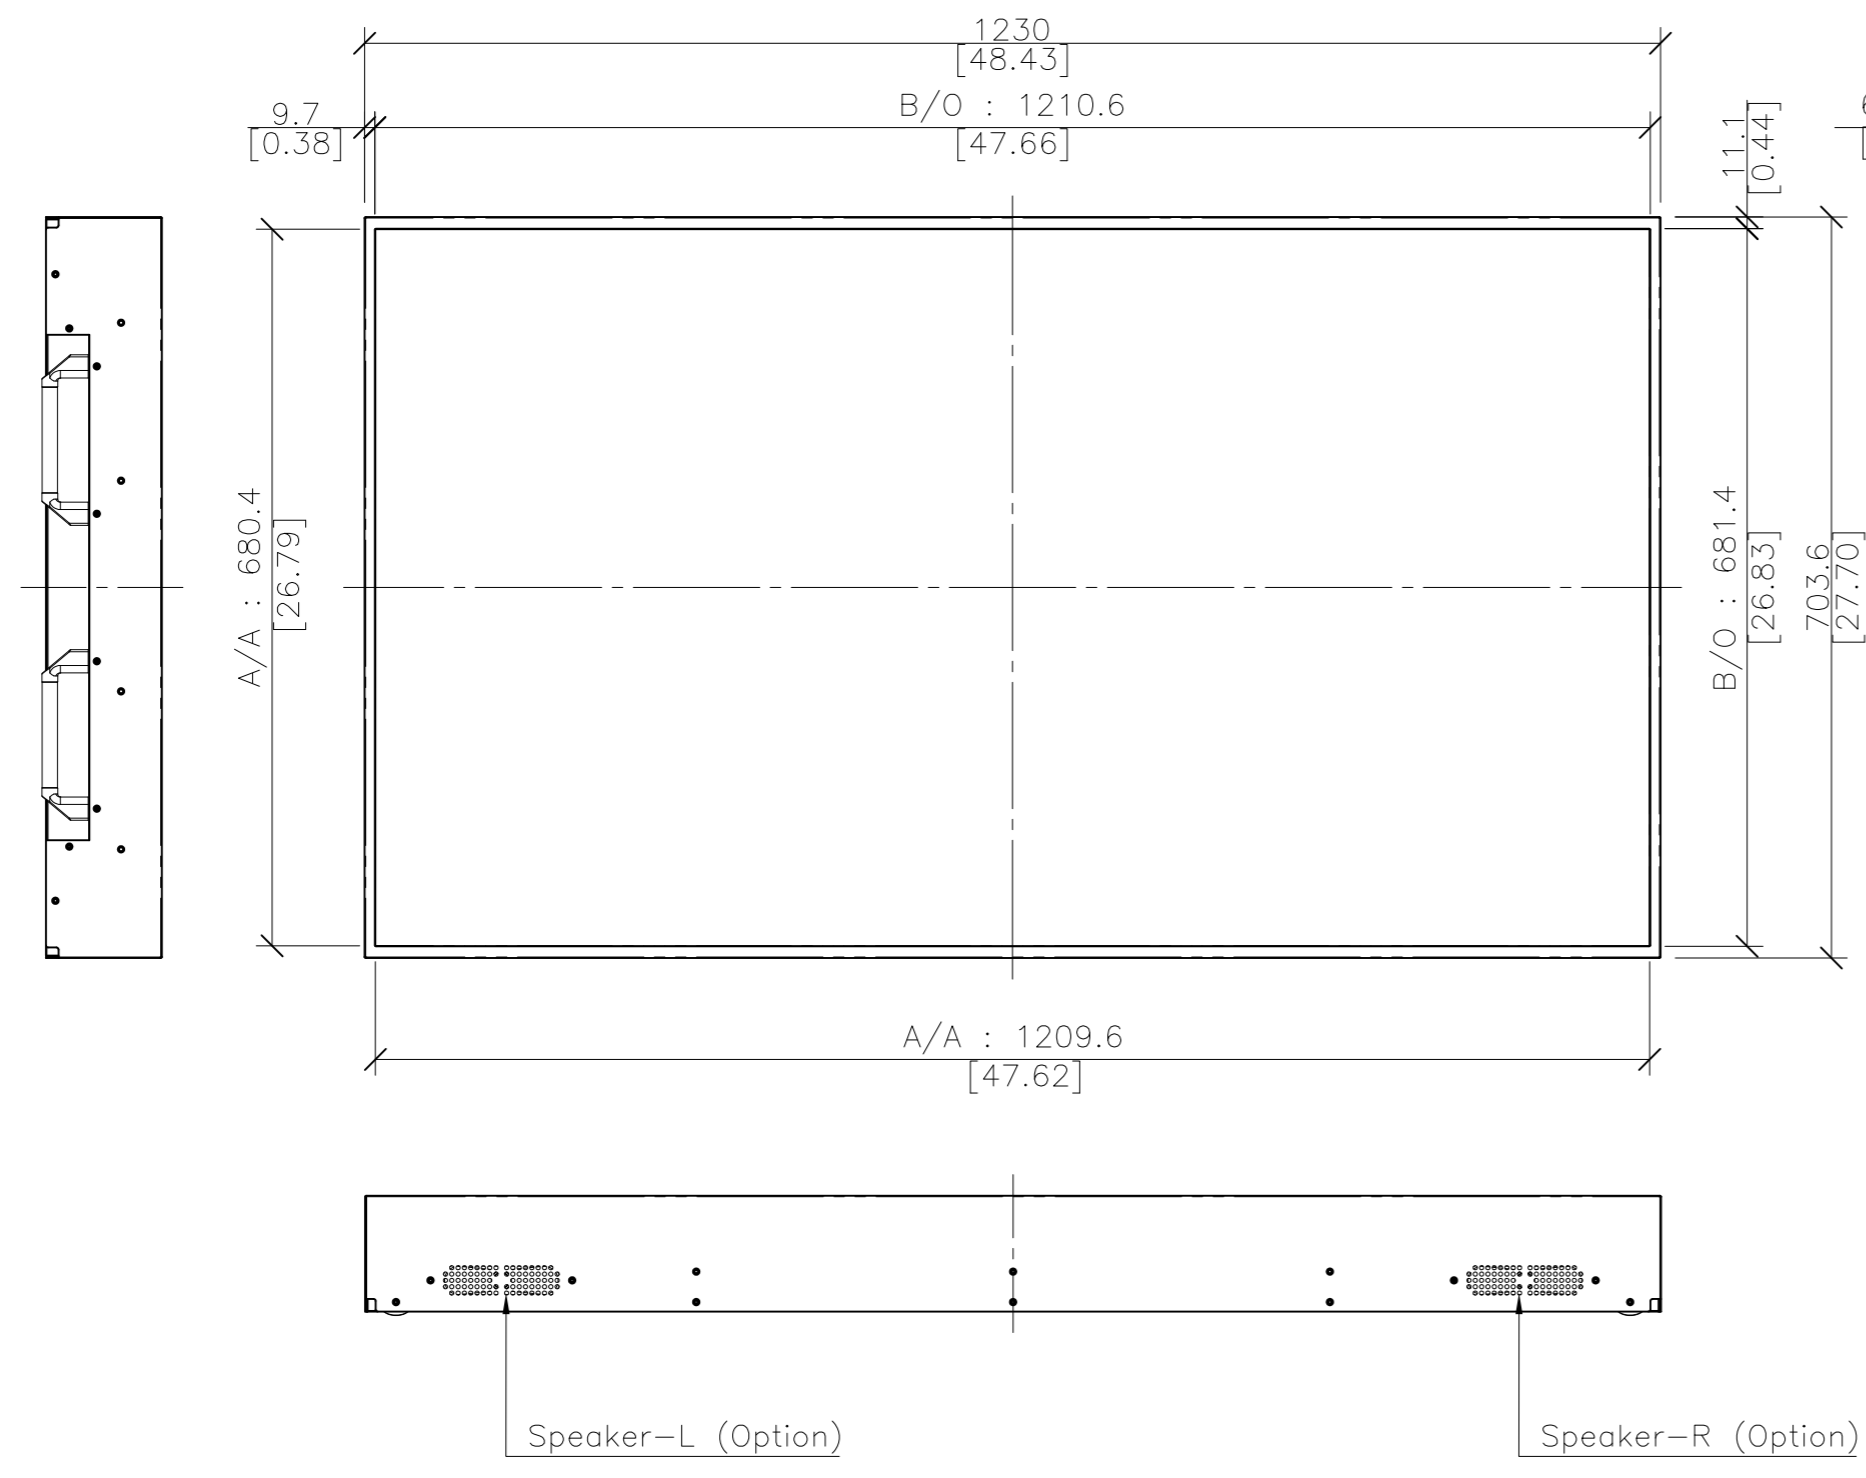

- NOTES,**
- LCD Panel : 55" (2500nits)
 - Cabinet Color : Black

DRAWN	PLANNED	CHECKED	APPROVED	UNLESS OTHERWISE SPECIFIED ALL DIMENSION ARE IN MILLIMETERS	ANGLE 3rd.	TITLE : D557MB EXTERIOR VIEW	UNIT : mm
S.W.SEO	S.H.JANG	S.H.JANG	Y.T.KIM		TOLERANCES ARE : LINEAR : X ± 0.2 .X ± 0.1 .XX ± 0.01 ANGLES : ± 0.1° RADI R UNLESS NOTED : R 0.3		SCALE : 1/10
'15.11.18	'15.11.18	'15.11.18	'15.11.18	MODEL NAME (CODE): D557MB	CUSTOMER. HDIT	DWG REV : 00	SIZE : A3
				FILE NAME : LAYOUT_D557MB_150731.DWG		DWG(PART) NO. D557MB_001	