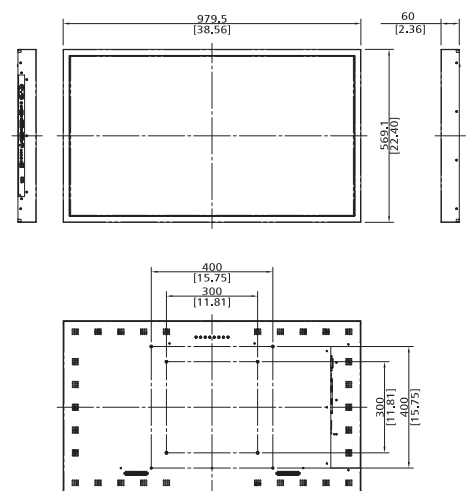

In order to setup a multi display wall, the single units are linked by a daisy chain connection over DVI interface. The configuration of each display can be easily set-up over the on-screen menu or the RS232C interface.

DIMENSIONS

[Unit: mm[inch]]

Specifications and design are subject to change without notice. See our website for detailed information.

UPDATE : JUN. 2015