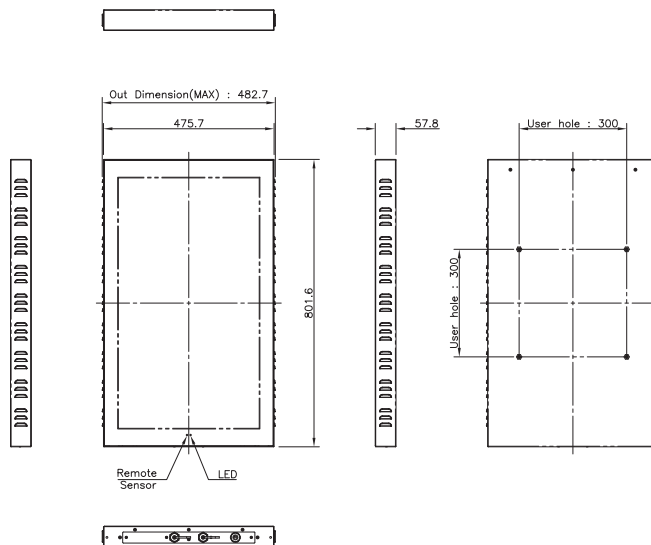

SPECIFICATIONS

Model	H321ME	
Panel	Screen Size (diagonal)	32"
	Active Display Area (mm)	698.4 x 392.85
	Resolution	1920 x 1080
	Aspect Ratio	16:9
	Display Colors	16.7 M
	Brightness (cd/m²; typ.)	1,200
	Contrast Ratio	1,300:1
	Response Time (ms; GTG)	25
	Viewing Angle	178°/178°
	Lifetime (hours)	30,000
	Backlight type	LED
Input | Output	USB x 2 | Speaker(10 W x 2 CH)	
Power	Input Voltage	100 – 120 VAC , 220 – 240 VAC
	Power consumption	110 W
Operation	Temperature (°C)	0 - 40
	Humidity (%)	20 - 80
Dimension	Set (W x H x D), mm	482.7 x 801.6 x 57.8
Tempered Glass		3 T
Wall Mounting (W x H x D) (Unit:mm)		300 x 300 (M6 / D.P=12mm)
Weight	Set (kg)	21.0

FEATURES

Special Out-Of-Home LCD Panel

By using commercial grade LCD panels for Out-Of-Home applications, HYUNDAI Digital Signage display can provide higher brightness and contrast than standard LCD TV panels.

Sunlight Readable

HYUNDAI provides special displays which are based on the Optical Bonding for installations in environment with the brightest lightning conditions. Make your messages and images clear and readable under even bright sunlight.

Media Player

Type	Supported file format
Movie	MPEG1/2/4, Divx, DAT, VOB, TS, AVI, MKV, MOV, 3GP, H.264, VC-1 Real Video
Photo	BMP, PNG, JPG, JPEG
Music	APE, FLAC, MP3, WMA, WAV, PCM, OGG, AAC, M4A

DIMENSIONS [unit: mm]

Specifications and design are subject to change without notice. See our website for detailed information.

UPDATE : JAN. 2016

HEAD OFFICE - HYUNDAI IT CO., LTD.

S-20 Garden5 Tool 8F, Chungmin-ro, Songpa-gu, Seoul, 138-962 Korea
Tel. +82 70 7008 0110 E-mail: prio123@hyundaiit.com
www.hdit.co.kr

HYUNDAI IT AMERICA CORP.

2051 Junction AVE., Suite 112 San Jose, CA 95131, USA
Tel. +1 408 954 8920 email : sales@hyundaita.com
www.hyundaiit.com

HYUNDAI IT EUROPE GMBH

Borsig Str. 11-13
65205 Wiesbaden, Germany
Tel. +49(0) 6122-70342-10 email : info@hyundaiit.eu
www.hyundaiit.eu

HYUNDAI IT JAPAN

Kawaziri Bldg. 2F, 534 Waseda Tsurumakicho, Shinjuku-ku, Tokyo, Japan
Tel. +81 3 6273 9652 email : sales@hyundaiit.co.jp
www.hyundaiit.com